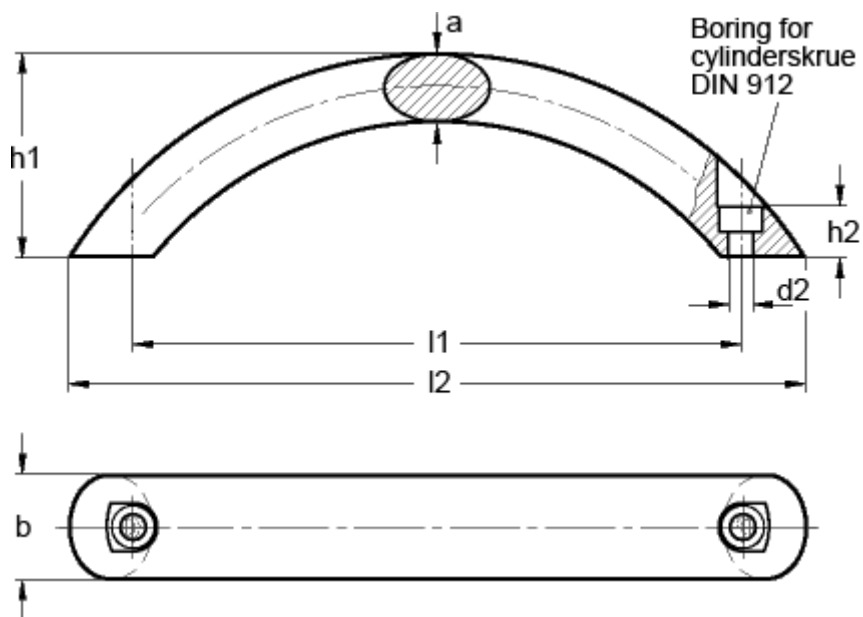

Article number: 20087166

Description: E+G Arch handle GN 565.4-26-160-B-RS

## Measures

a	= 17
b	= 26
d2	= 6.4
h1	= 57
h2	= 12
l1	= 160
l2 approx.	= 190
t min	= 12.0